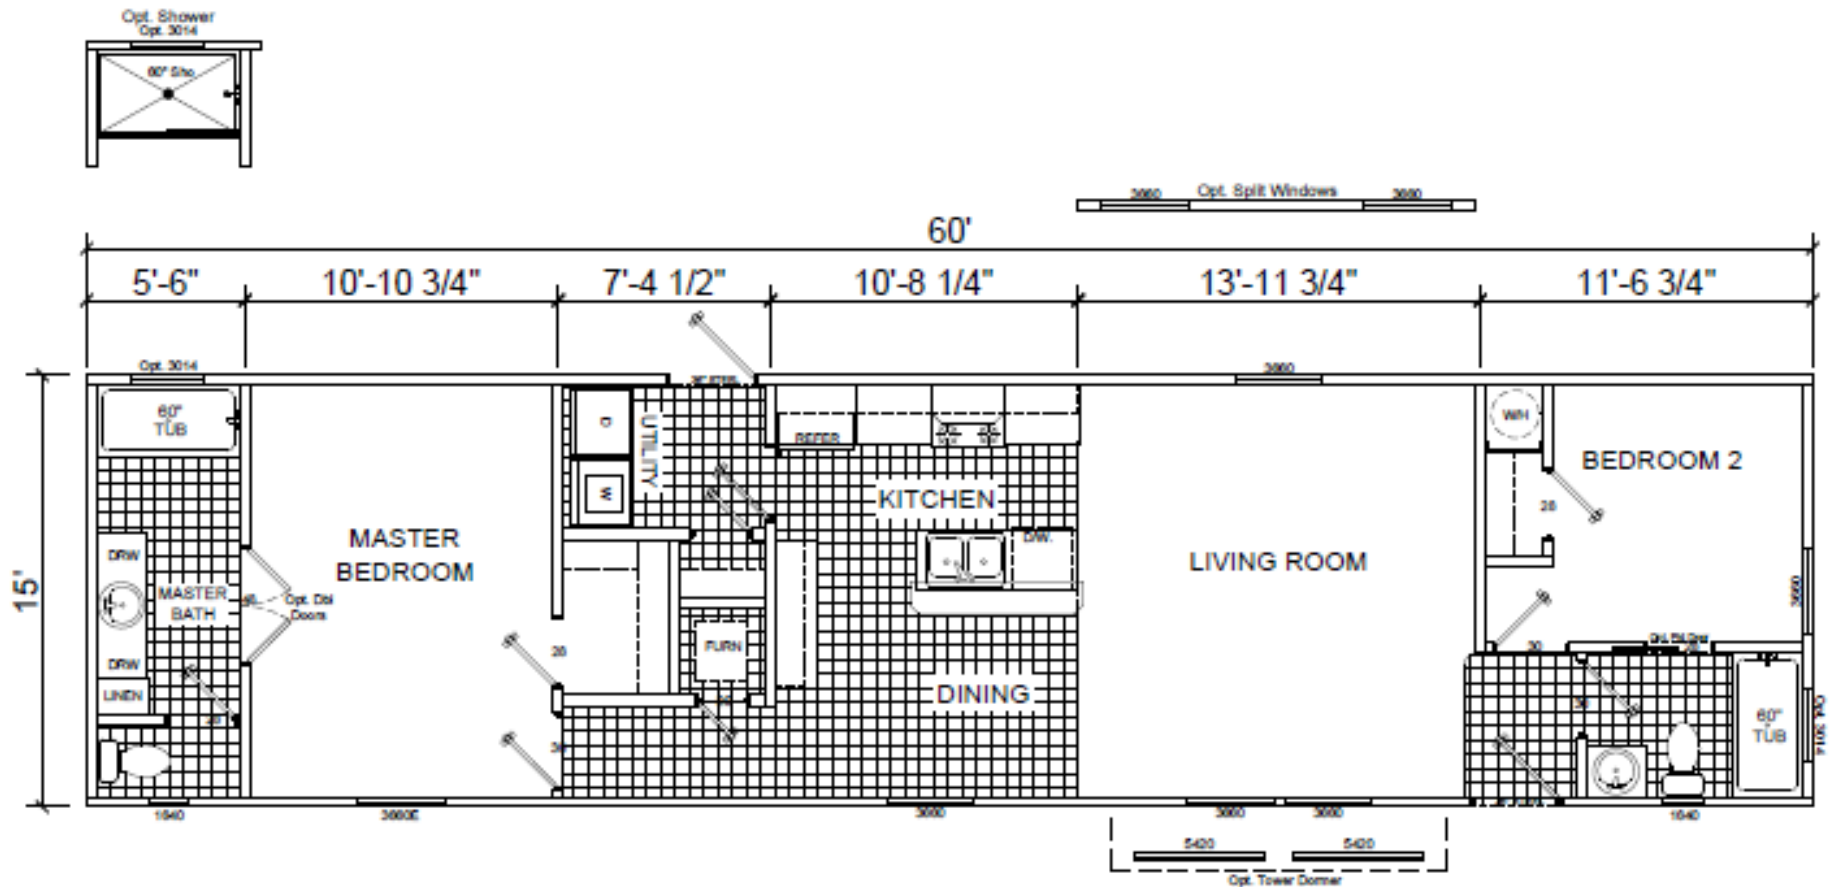

P-646

view our display models at 4384 E Interstate 30, Rockwall, Texas 75087

1-877-219-4059 or 972-771-2176

www.CabinSupercenter.com

www.ParkModelSupercenter.com

MHDRET00036207/IHB1526

Due to continuous improvements, regulations, and material/product changes, floorplan specifications may change without notice.